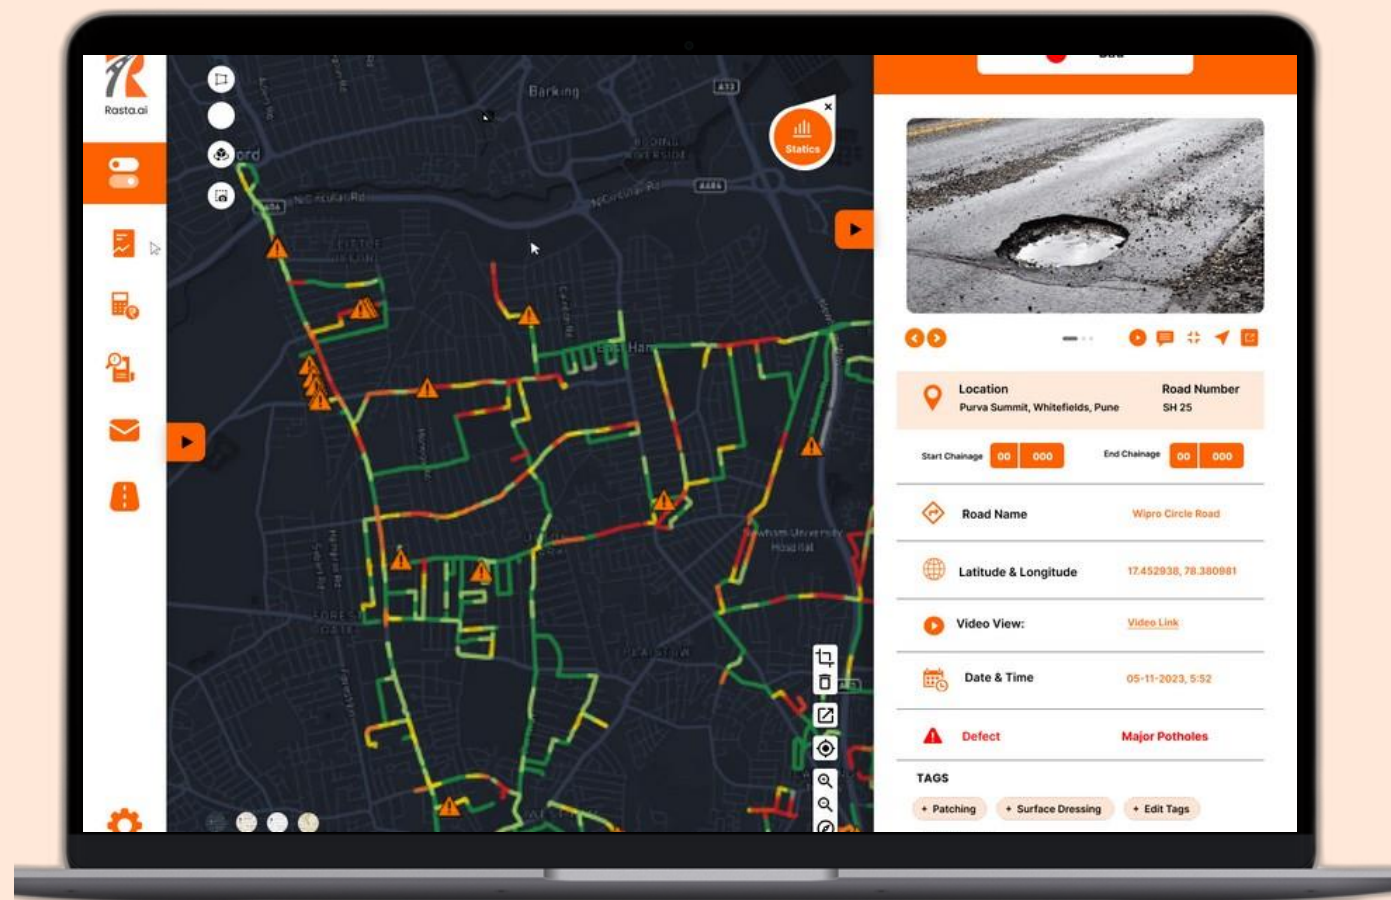

3D model Developing

GIS Solutions

Data Visualization on maps

Mapping tools

Location-based Insights

OUR WORK

Created an interactive dashboard for real-time visualization, analysis, and management of road survey data, AI insights, maintenance alerts, and infrastructure status. The dashboard includes secure user access, role-based permissions, collaboration tools, and communication features to improve workflow efficiency and team collaboration in road infrastructure management.