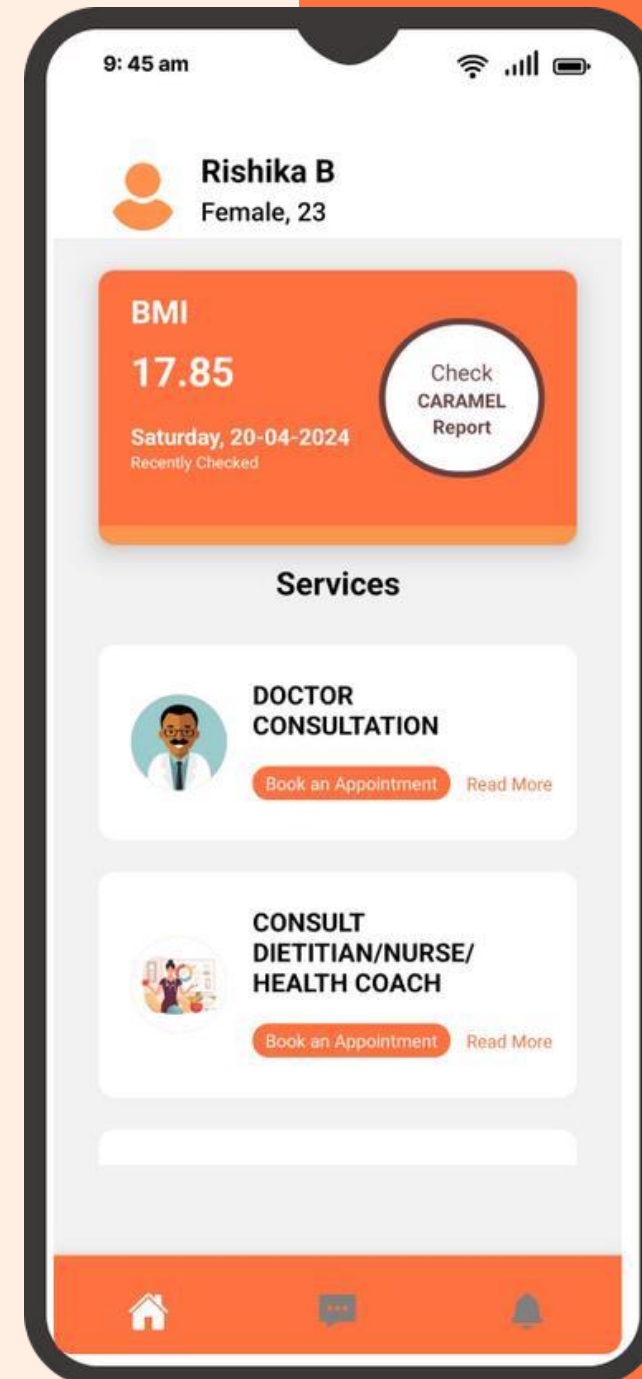

F8T effectively enables professionals to focus on their well-being and enhance performance, promoting a flourishing workforce and a highly productive, engaged organization. This platform creates a mutually beneficial situation, leading towards a healthier, happier, and more prosperous future.