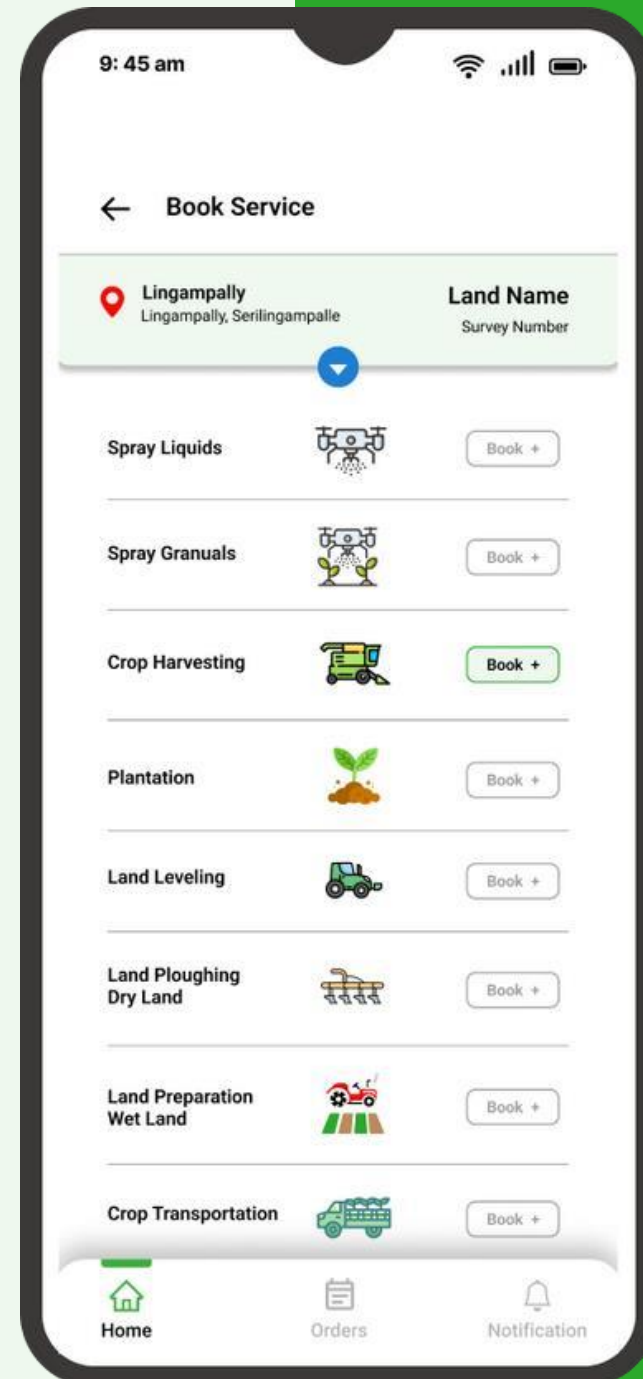

SPIFFY

The app is launched on Playstore working in tier1 & tier2 cities with affordable prices.

Users can schedule appointments easily with trusted service providers through a user-friendly interface. Service providers can manage bookings and communicate with clients using the app. Admins have full control over services, while coordinators efficiently assign providers to users for a smooth service experience.

Polam Pani

Launching Soon on Play Store!!

The revolutionary app connecting farmers with essential agricultural services at their fingertips. Farmers can now seamlessly book a range of services vital for their crops' success, from harvesting to ploughing, and even pesticide spraying.