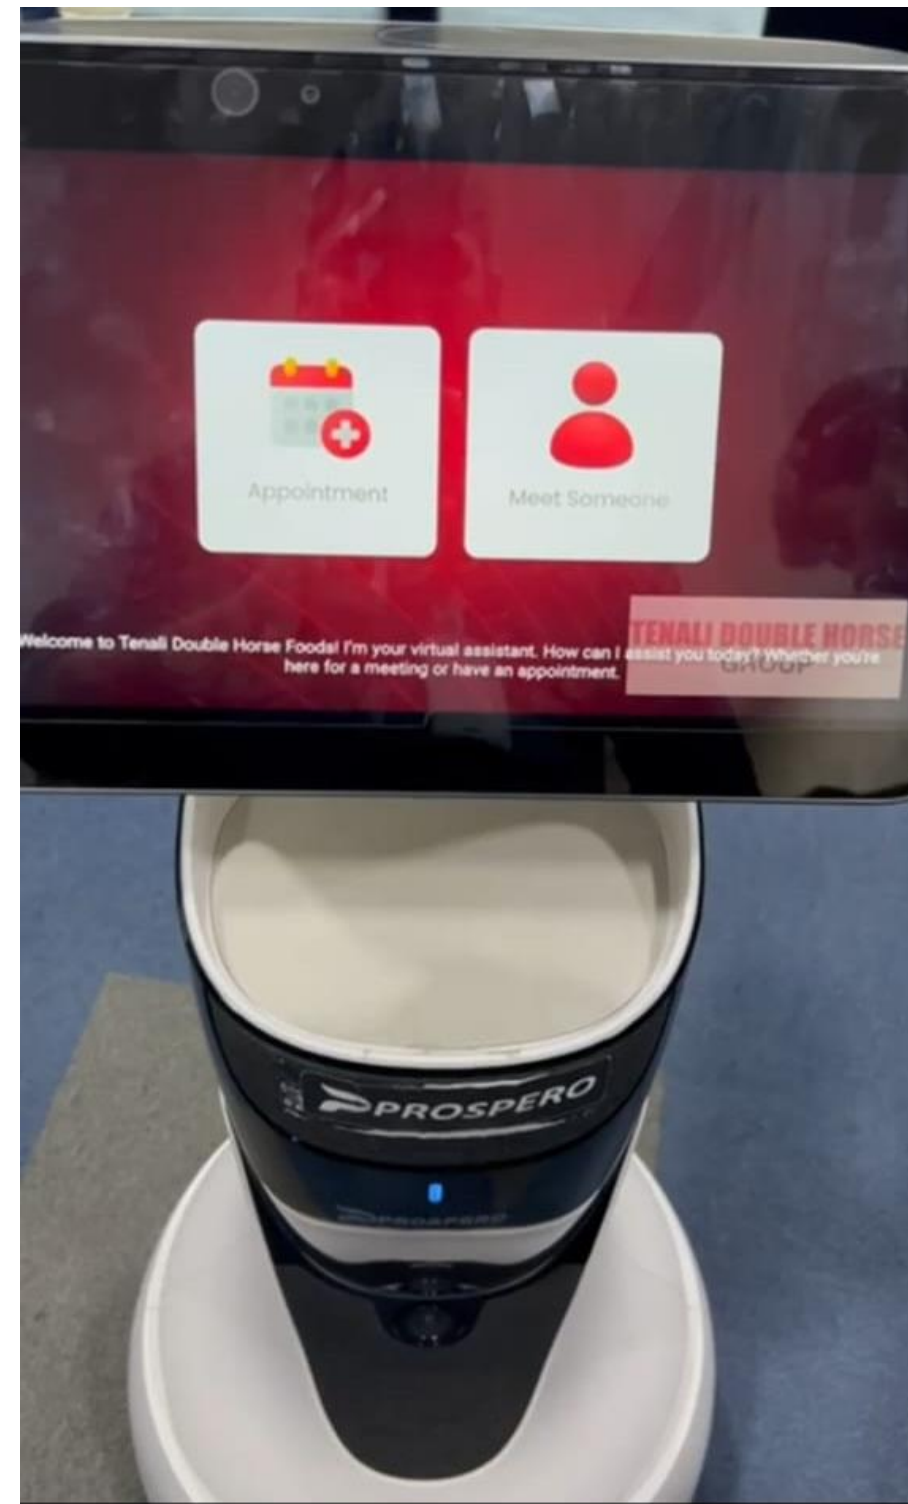

3D model Developing

GIS Solutions

Data Visualization on maps

Mapping tools

Location-based Insights

OUR WORK

Created an interactive dashboard for real-time visualization, analysis, and management of road survey data, AI insights, maintenance alerts, and infrastructure status. The dashboard includes secure user access, role-based permissions, collaboration tools, and communication features to improve workflow efficiency and team collaboration in road infrastructure management.

Developed an App on top of RobotOS, with an AI Model. This is a Reception Robo which enhances the customer experience, reducing the human work staff. The application is linked to the client database, responding to customer inquiries and sending real-time notifications.